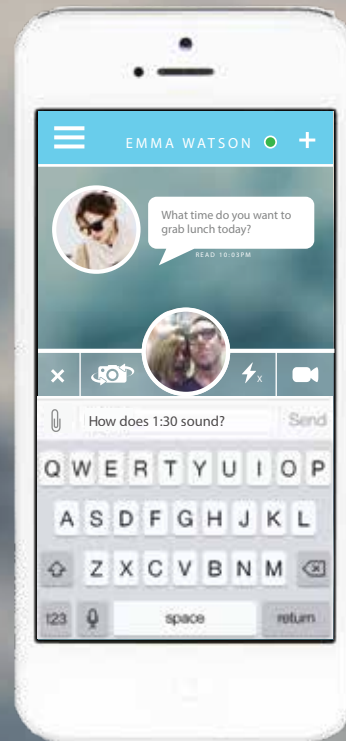

STARTING UP

OR

OR

SETTING UP

SETTING UP

WELCOME

THE CHAT

CAMERA ON/OFF

- ONLINE
- BUSY
- OFFLINE
- + GOES TO OTHER USER'S PROFILE INFO & SHARED MEDIA FROM THIS CONVERSATION

THE GROUP CHAT

THE SUBPAGES

OR

WELCOME

THE CHAT

CAMERA ON/OFF

THE CHAT

NO SPEECH BUBBLES

THE CHAT

RECEIVING MEDIA

THE CHAT

RECEIVING MEDIA

THE CHAT

NO HEADER BAR

THE CHAT