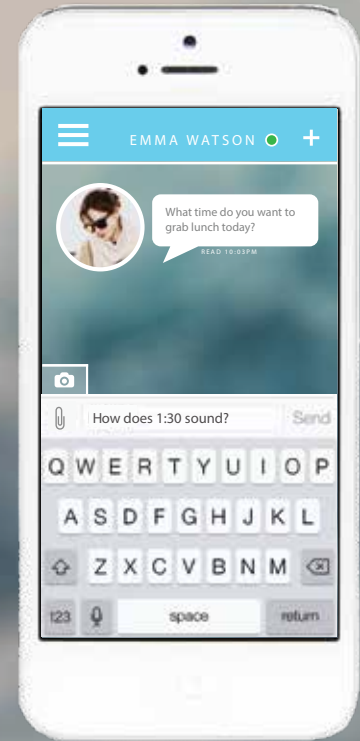

STARTING UP

OR

OR

SETTING UP

SETTING UP

WELCOME

THE CHAT

CAMERA ON/OFF

- ONLINE
- BUSY
- OFFLINE
- + GOES TO OTHER USER'S PROFILE INFO & SHARED MEDIA FROM THIS CONVERSATION

THE GROUP CHAT

THE SUBPAGES

OR

WELCOME

THE CHAT

CAMERA ON/OFF

THE CHAT

NO SPEECH BUBBLES

THE CHAT

RECEIVING MEDIA

THE CHAT

RECEIVING MEDIA

THE CHAT

NO HEADER BAR

THE CHAT