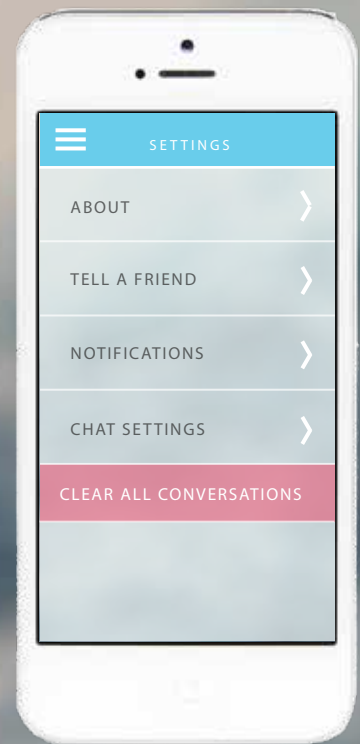

- ONLINE
- BUSY
- OFFLINE
- + GOES TO OTHER USER'S PROFILE INFO & SHARED MEDIA FROM THIS CONVERSATION

THE GROUP CHAT

THE SUBPAGES

OR

WELCOME

THE CHAT

CAMERA ON/OFF

THE CHAT

NO SPEECH BUBBLES

THE CHAT

RECEIVING MEDIA

THE CHAT

RECEIVING MEDIA

THE CHAT

NO HEADER BAR

THE CHAT