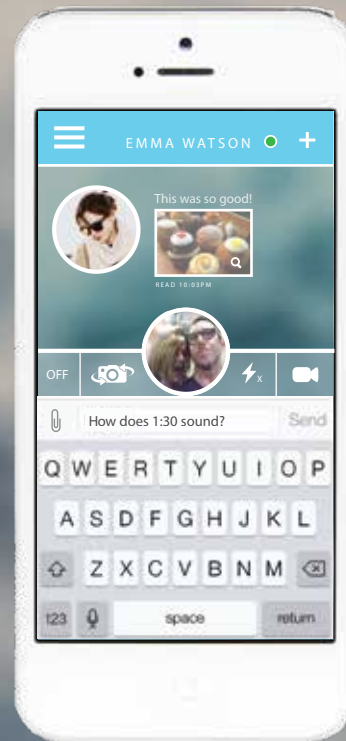

- ONLINE
- BUSY
- OFFLINE
- + GOES TO OTHER USER'S PROFILE INFO & SHARED MEDIA FROM THIS CONVERSATION

THE GROUP CHAT

THE SUBPAGES

OR

WELCOME

THE CHAT

CAMERA ON/OFF

THE CHAT

NO SPEECH BUBBLES

THE CHAT

RECEIVING MEDIA

THE CHAT

RECEIVING MEDIA

THE CHAT

NO HEADER BAR

THE CHAT