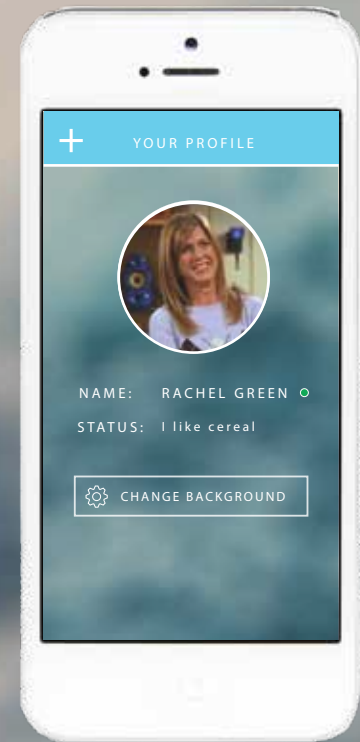

- ONLINE
- BUSY
- OFFLINE
- + GOES TO OTHER USER'S PROFILE INFO & SHARED MEDIA FROM THIS CONVERSATION

THE GROUP CHAT

THE SUBPAGES

OR

WELCOME

THE CHAT

CAMERA ON/OFF

THE CHAT

NO SPEECH BUBBLES

THE CHAT

RECEIVING MEDIA

THE CHAT

RECEIVING MEDIA

THE CHAT

NO HEADER BAR

THE CHAT