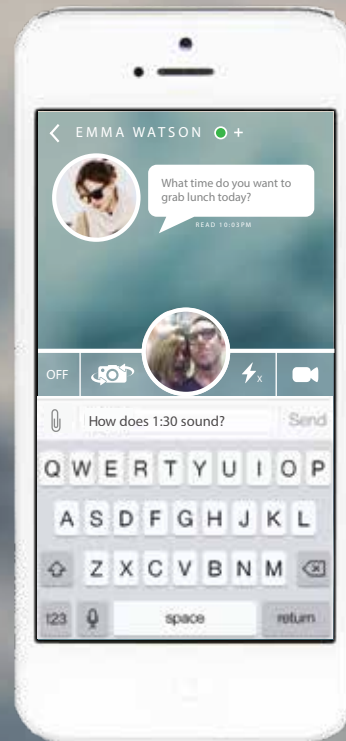

THE CHAT

VIDEO RECORD ;/2