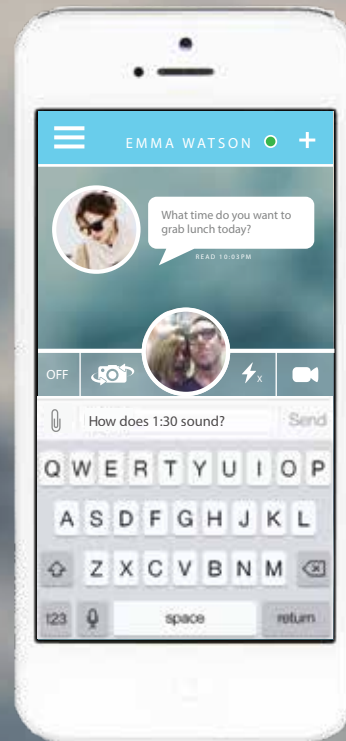

- ONLINE
- BUSY
- OFFLINE
- + GOES TO OTHER USER'S PROFILE INFO & SHARED MEDIA FROM THIS CONVERSATION

THE GROUP CHAT

THE SUBPAGES

OR

WELCOME

THE CHAT

CAMERA ON/OFF

THE CHAT

NO SPEECH BUBBLES

THE CHAT

RECEIVING MEDIA

THE CHAT

RECEIVING MEDIA

THE CHAT

NO HEADER BAR

THE CHAT