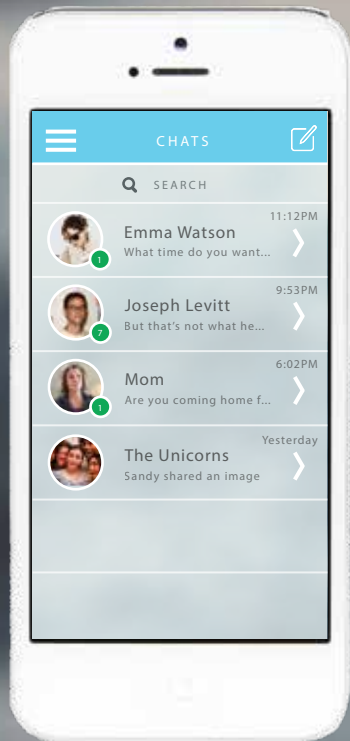

STARTING UP

OR

OR

SETTING UP

SETTING UP

WELCOME

THE CHAT

CAMERA ON/OFF

- ONLINE
- BUSY
- OFFLINE
- + GOES TO OTHER USER'S PROFILE INFO & SHARED MEDIA FROM THIS CONVERSATION

THE GROUP CHAT

THE SUBPAGES

OR

WELCOME

THE CHAT

CAMERA ON/OFF

THE CHAT

NO SPEECH BUBBLES

THE CHAT

RECEIVING MEDIA

THE CHAT

RECEIVING MEDIA

THE CHAT

NO HEADER BAR

THE CHAT