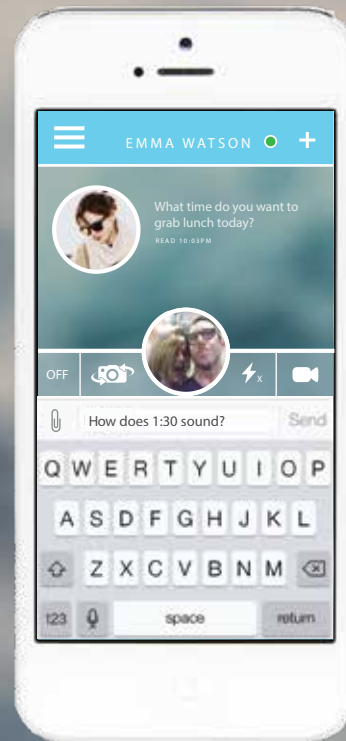

- ONLINE
- BUSY
- OFFLINE
- + GOES TO OTHER USER'S PROFILE INFO & SHARED MEDIA FROM THIS CONVERSATION

THE GROUP CHAT

THE SUBPAGES

OR

WELCOME

THE CHAT

CAMERA ON/OFF

THE CHAT

NO SPEECH BUBBLES

THE CHAT

RECEIVING MEDIA

THE CHAT

RECEIVING MEDIA

THE CHAT

NO HEADER BAR

THE CHAT