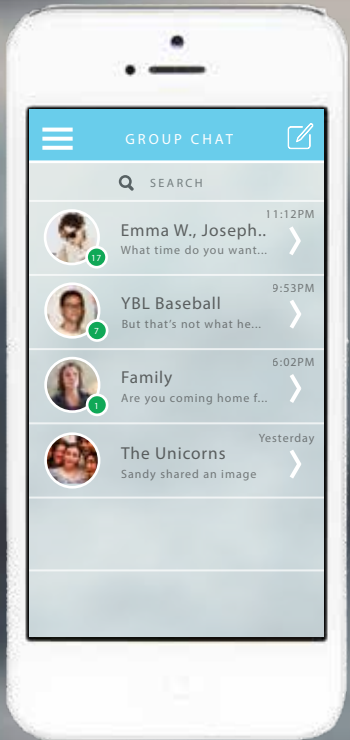

STARTING UP

OR

OR

SETTING UP

SETTING UP

WELCOME

THE CHAT

CAMERA ON/OFF

- ONLINE
- BUSY
- OFFLINE
- + GOES TO OTHER USER'S PROFILE INFO & SHARED MEDIA FROM THIS CONVERSATION

THE GROUP CHAT

THE SUBPAGES

OR

WELCOME

THE CHAT

CAMERA ON/OFF

THE CHAT

NO SPEECH BUBBLES

THE CHAT

RECEIVING MEDIA

THE CHAT

RECEIVING MEDIA

THE CHAT

NO HEADER BAR

THE CHAT