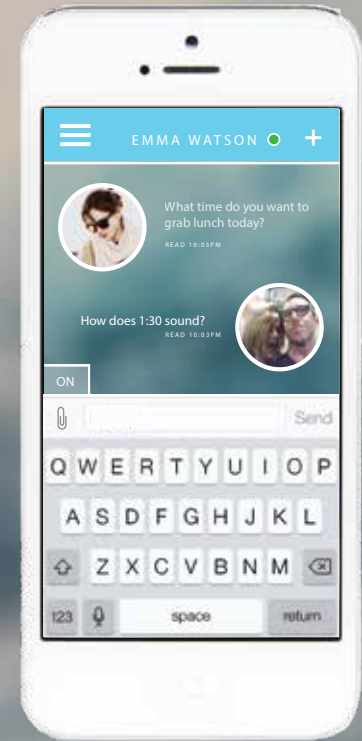

- ONLINE
- BUSY
- OFFLINE
- + GOES TO OTHER USER'S PROFILE INFO & SHARED MEDIA FROM THIS CONVERSATION

THE GROUP CHAT

THE SUBPAGES

OR

WELCOME

THE CHAT

CAMERA ON/OFF

THE CHAT

NO SPEECH BUBBLES

THE CHAT

RECEIVING MEDIA

THE CHAT

RECEIVING MEDIA

THE CHAT

NO HEADER BAR

THE CHAT