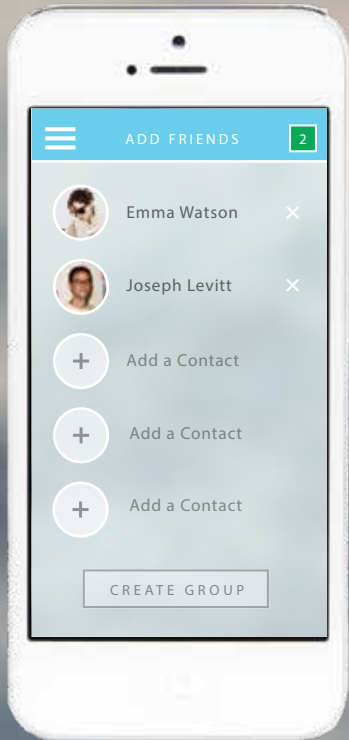

STARTING UP

OR

OR

SETTING UP

SETTING UP

WELCOME

THE CHAT

CAMERA ON/OFF

- ONLINE
- BUSY
- OFFLINE
- + GOES TO OTHER USER'S PROFILE INFO & SHARED MEDIA FROM THIS CONVERSATION

THE GROUP CHAT

THE SUBPAGES

OR

WELCOME

THE CHAT

CAMERA ON/OFF

THE CHAT

NO SPEECH BUBBLES

THE CHAT

RECEIVING MEDIA

THE CHAT

RECEIVING MEDIA

THE CHAT

NO HEADER BAR

THE CHAT