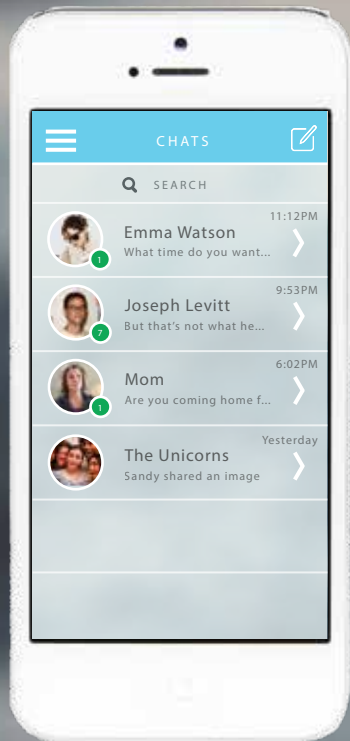

- ONLINE
- BUSY
- OFFLINE
- + GOES TO OTHER USER'S PROFILE INFO & SHARED MEDIA FROM THIS CONVERSATION

THE GROUP CHAT

THE SUBPAGES

OR

WELCOME

THE CHAT

CAMERA ON/OFF

THE CHAT

NO SPEECH BUBBLES

THE CHAT

RECEIVING MEDIA

THE CHAT

RECEIVING MEDIA

THE CHAT

NO HEADER BAR

THE CHAT