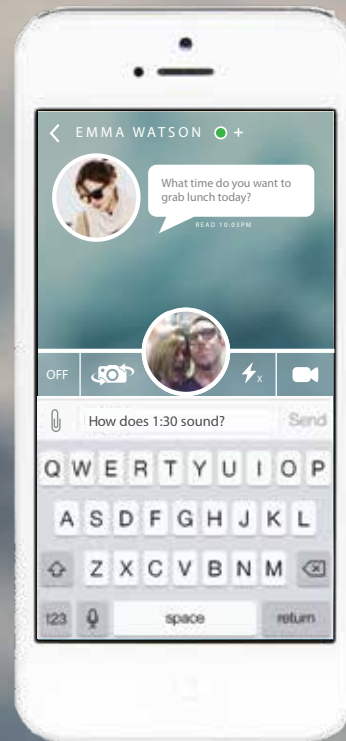

- ONLINE
- BUSY
- OFFLINE
- + GOES TO OTHER USER'S PROFILE INFO & SHARED MEDIA FROM THIS CONVERSATION

THE GROUP CHAT

THE SUBPAGES

OR

WELCOME

THE CHAT

CAMERA ON/OFF

THE CHAT

NO SPEECH BUBBLES

THE CHAT

RECEIVING MEDIA

THE CHAT

RECEIVING MEDIA

THE CHAT

NO HEADER BAR

THE CHAT