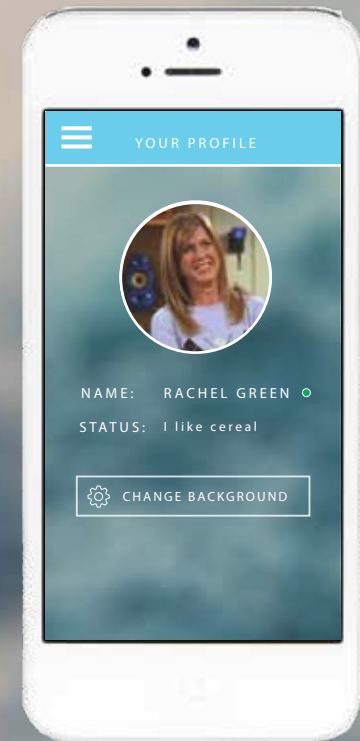

STARTING UP

OR

OR

SETTING UP

SETTING UP

WELCOME

THE CHAT

CAMERA ON/OFF

- ONLINE
- BUSY
- OFFLINE
- + GOES TO OTHER USER'S PROFILE INFO & SHARED MEDIA FROM THIS CONVERSATION

THE GROUP CHAT

THE SUBPAGES

OR

WELCOME

THE CHAT

CAMERA ON/OFF

THE CHAT