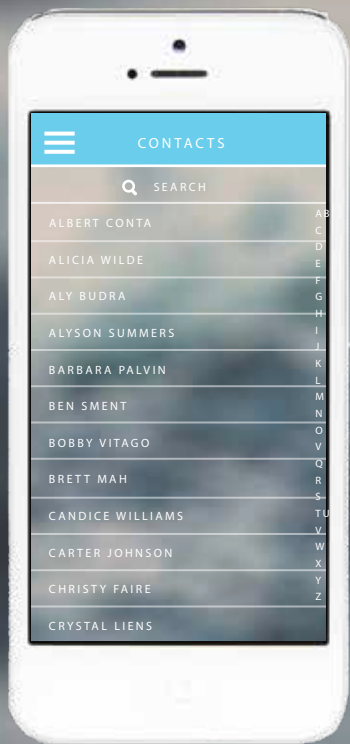

- ONLINE
- BUSY
- OFFLINE
- + GOES TO OTHER USER'S PROFILE INFO & SHARED MEDIA FROM THIS CONVERSATION

THE GROUP CHAT

THE SUBPAGES

OR

WELCOME

THE CHAT

CAMERA ON/OFF

THE CHAT