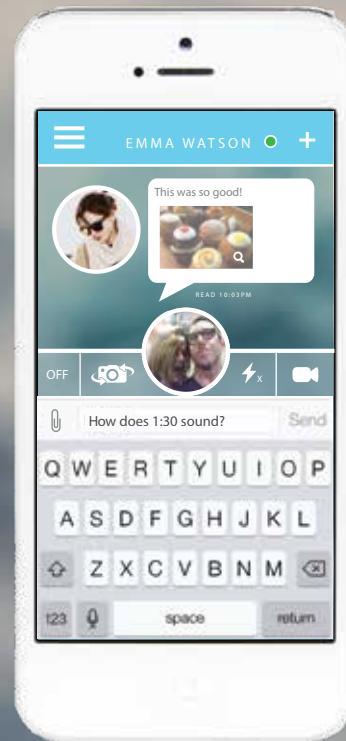

- ONLINE
- BUSY
- OFFLINE
- + GOES TO OTHER USER'S PROFILE INFO & SHARED MEDIA FROM THIS CONVERSATION

THE GROUP CHAT

THE SUBPAGES

OR

WELCOME

THE CHAT

CAMERA ON/OFF

THE CHAT

NO SPEECH BUBBLES

THE CHAT

RECEIVING MEDIA

THE CHAT

RECEIVING MEDIA

THE CHAT

NO HEADER BAR

THE CHAT