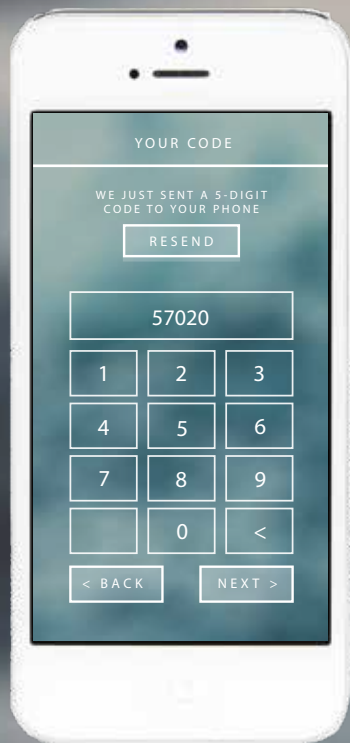

STARTING UP

OR

OR

SETTING UP

SETTING UP

WELCOME

THE CHAT

CAMERA ON/OFF

- ONLINE
- BUSY
- OFFLINE
- + GOES TO OTHER USER'S PROFILE INFO & SHARED MEDIA FROM THIS CONVERSATION

THE GROUP CHAT

THE SUBPAGES

OR

WELCOME

THE CHAT

CAMERA ON/OFF

THE CHAT