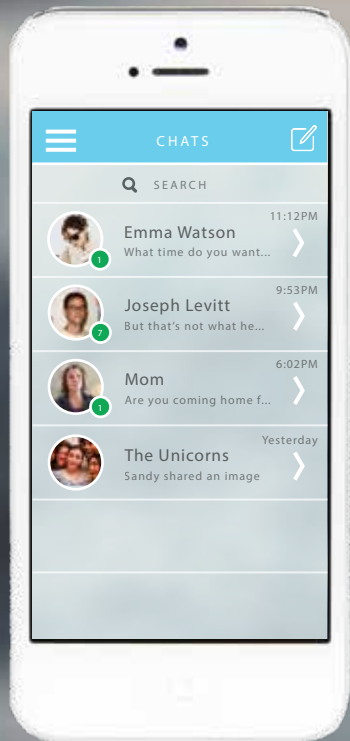

- ONLINE
- BUSY
- OFFLINE
- + GOES TO OTHER USER'S PROFILE INFO & SHARED MEDIA FROM THIS CONVERSATION

THE GROUP CHAT

THE SUBPAGES

OR

WELCOME

THE CHAT

CAMERA ON/OFF

THE CHAT

NO SPEECH BUBBLES

THE CHAT

RECEIVING MEDIA

THE CHAT

RECEIVING MEDIA

THE CHAT

NO HEADER BAR

THE CHAT