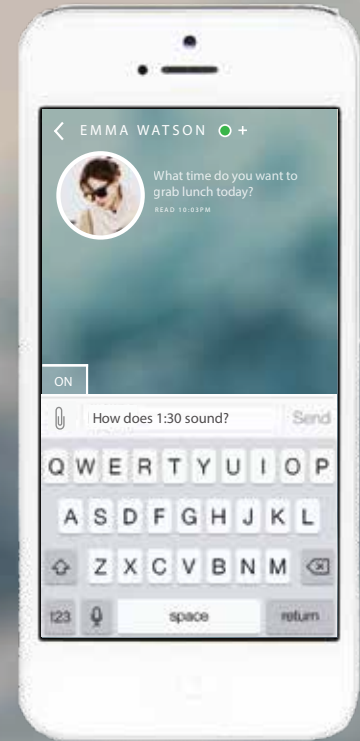

- ONLINE
- BUSY
- OFFLINE
- + GOES TO OTHER USER'S PROFILE INFO & SHARED MEDIA FROM THIS CONVERSATION

THE GROUP CHAT

THE SUBPAGES

OR

WELCOME

THE CHAT

CAMERA ON/OFF

THE CHAT

NO SPEECH BUBBLES

THE CHAT

RECEIVING MEDIA

THE CHAT

RECEIVING MEDIA

THE CHAT

NO HEADER BAR

THE CHAT