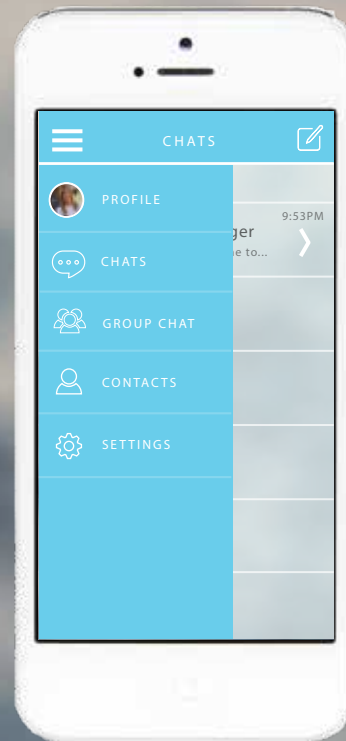

STARTING UP

OR

OR

SETTING UP

SETTING UP

WELCOME

THE CHAT

CAMERA ON/OFF

- ONLINE
- BUSY
- OFFLINE
- + GOES TO OTHER USER'S PROFILE INFO & SHARED MEDIA FROM THIS CONVERSATION

THE GROUP CHAT

THE SUBPAGES

OR

WELCOME

THE CHAT

CAMERA ON/OFF

THE CHAT

NO SPEECH BUBBLES

THE CHAT

RECEIVING MEDIA

THE CHAT

RECEIVING MEDIA

THE CHAT

NO HEADER BAR

THE CHAT