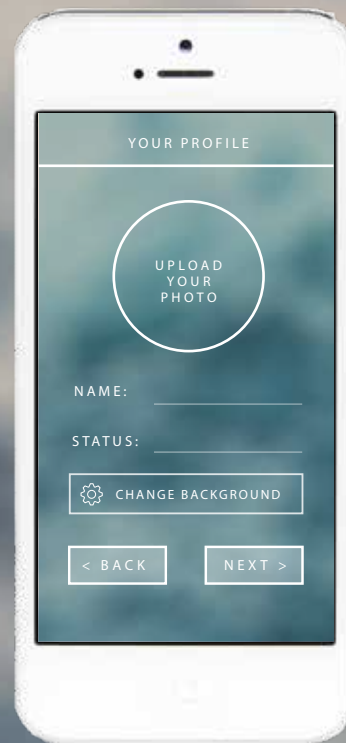

STARTING UP

OR

OR

SETTING UP

SETTING UP

WELCOME

THE CHAT

CAMERA ON/OFF

- ONLINE
- BUSY
- OFFLINE
- + GOES TO OTHER USER'S PROFILE INFO & SHARED MEDIA FROM THIS CONVERSATION

THE GROUP CHAT

THE SUBPAGES

OR

WELCOME

THE CHAT

CAMERA ON/OFF

THE CHAT