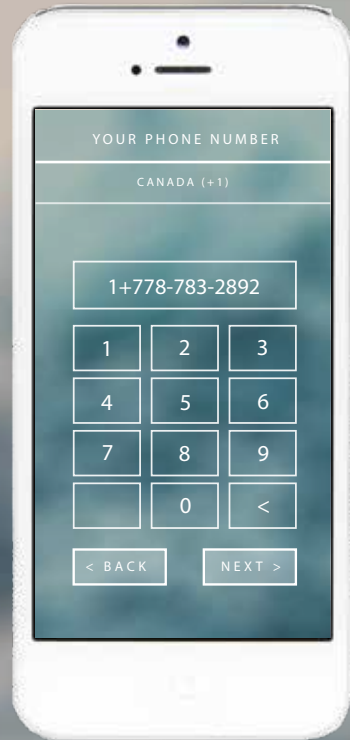

STARTING UP

OR

OR

SETTING UP

SETTING UP

WELCOME

THE CHAT

CAMERA ON/OFF

- ONLINE
- BUSY
- OFFLINE
- + GOES TO OTHER USER'S PROFILE INFO & SHARED MEDIA FROM THIS CONVERSATION

THE GROUP CHAT

THE SUBPAGES

OR

WELCOME

THE CHAT

CAMERA ON/OFF

THE CHAT