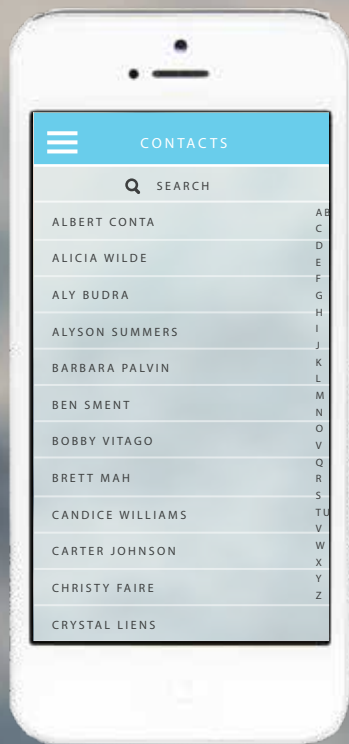

- ONLINE
- BUSY
- OFFLINE
- + GOES TO OTHER USER'S PROFILE INFO & SHARED MEDIA FROM THIS CONVERSATION

THE GROUP CHAT

THE SUBPAGES

OR

WELCOME

THE CHAT

CAMERA ON/OFF

THE CHAT

NO SPEECH BUBBLES

THE CHAT

RECEIVING MEDIA

THE CHAT

RECEIVING MEDIA

THE CHAT

NO HEADER BAR

THE CHAT